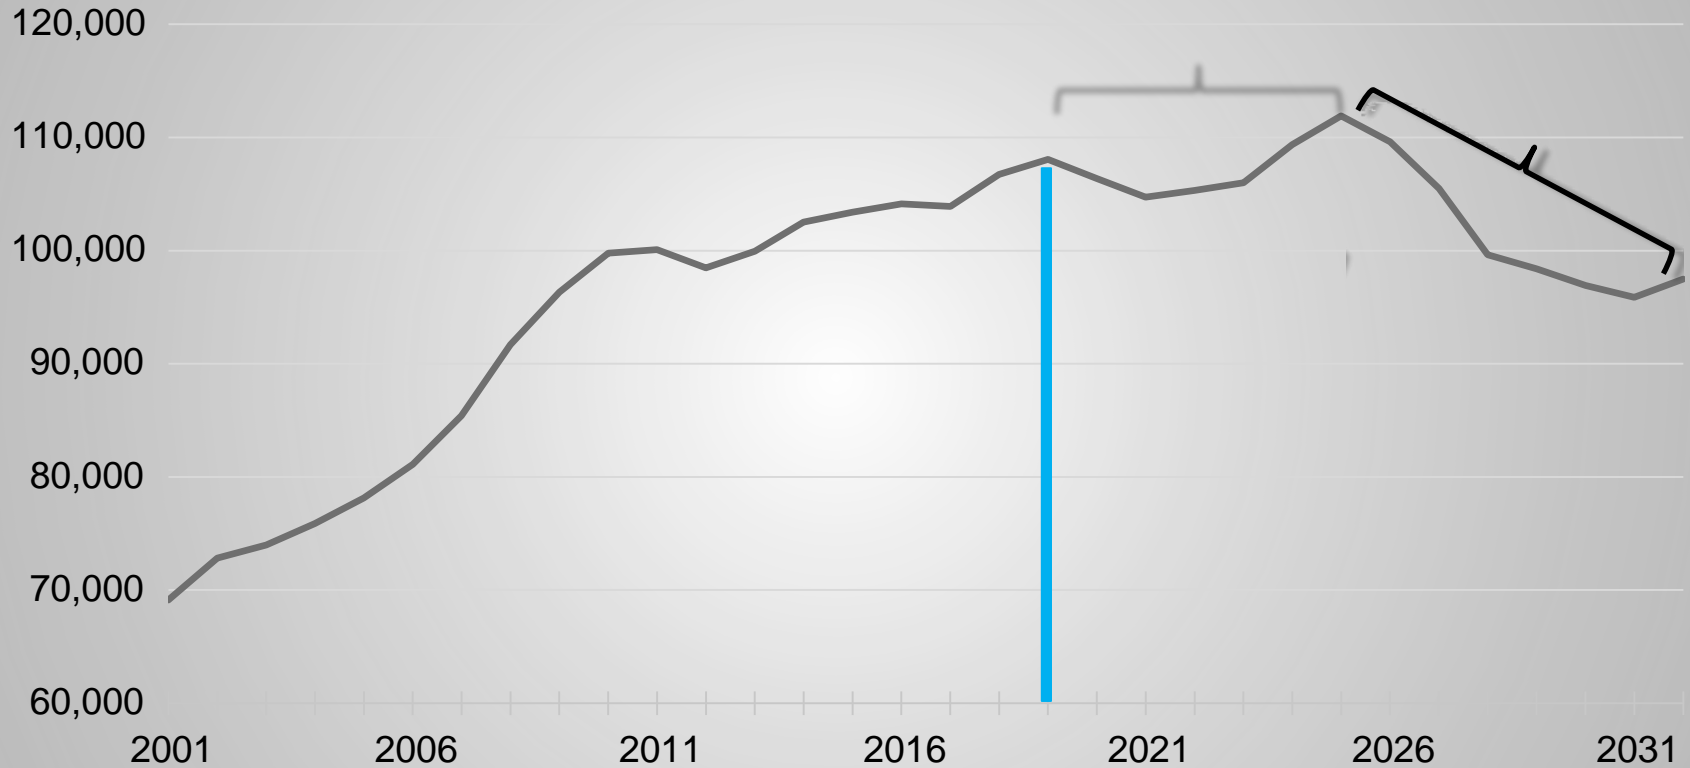

ENTS OF THE UNIV

Fall 2019 USG Enrollment

333,507

Research Universities: 138,302

USG Fall Headcount and FTE

National Comparison

Enrollment Percent Change from Prior Year

US Four-Year Publics

USG

Fall 2016 Spring 2017 Fall 2017 Spring 2018 Fall 2018 Spring 2019

Source: National Student Clearinghouse

Georgia High School Graduate Pipeline

Undergraduate vs. Graduate Enrollment

Dual Enrollment

Beginning Freshman Enrollment