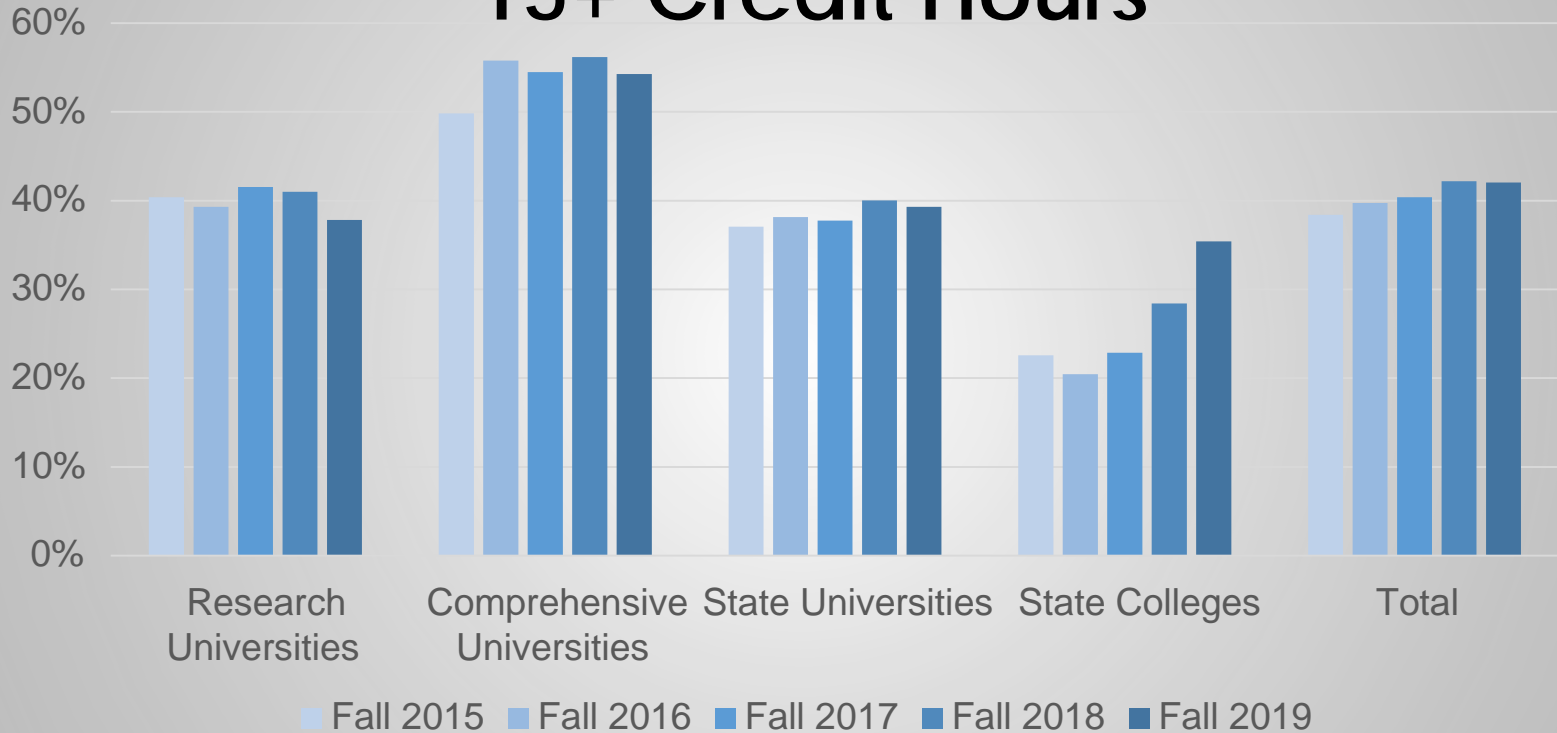

Enrollment by Race/Ethnicity

Non-Resident Students

Border State Waivers at Eligible Institutions

Online Course Taking Patterns

First-time Freshmen Attempting 15+ Credit Hours

Questions and Contact

Rachana Bhatt