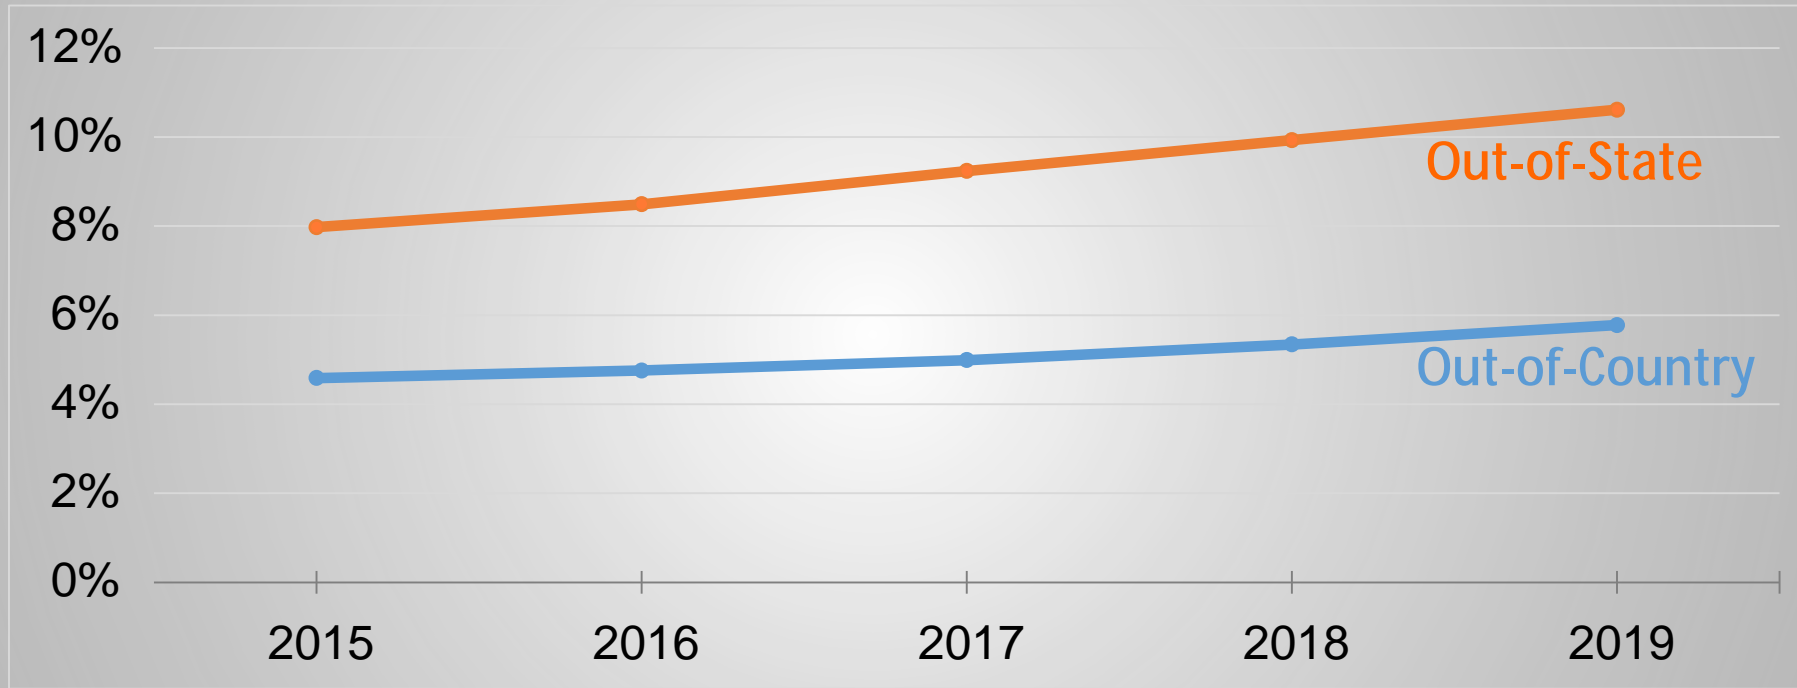

Non-Resident Students