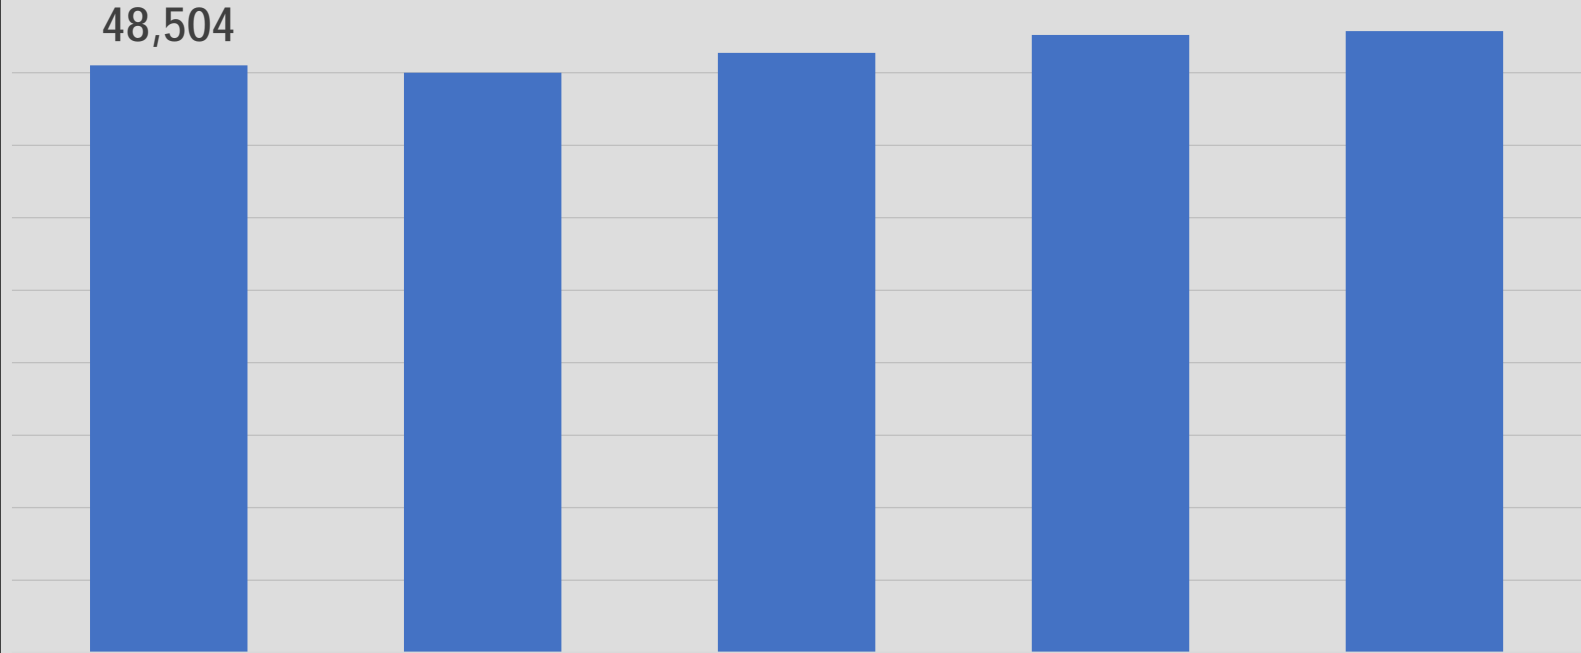

USG

Fall 2016 Spring 2017 Fall 2017 Spring 2018 Fall 2018 Spring 2019

Source: National Student Clearinghouse

Georgia High School Graduate Pipeline

Undergraduate vs. Graduate Enrollment

Dual Enrollment

Beginning Freshman Enrollment