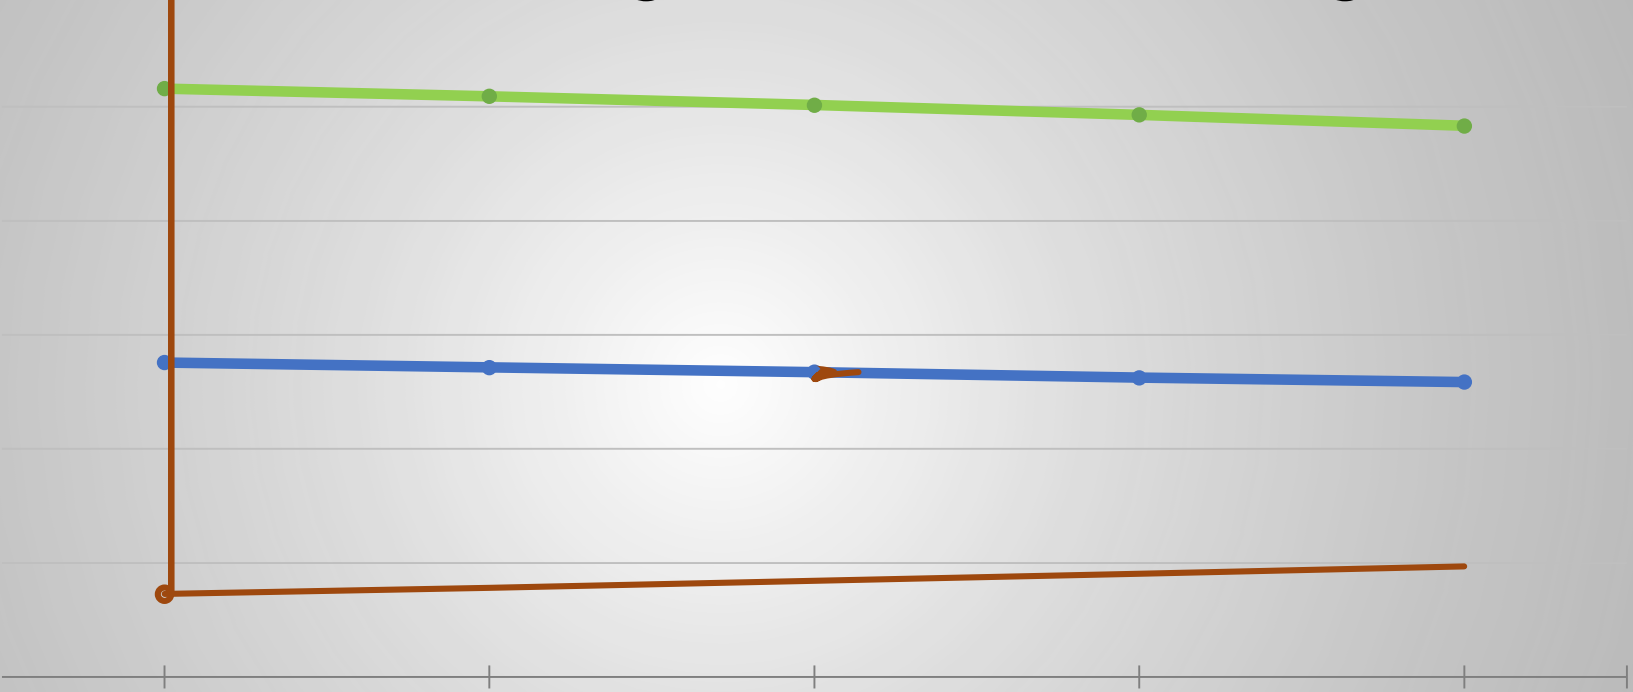

ENTS OF THE UNIV

Fall 2019 USG Enrollment

333,507

Research Universities: 138,302

USG Fall Headcount and FTE

National Comparison

Enrollment Percent Change from Prior Year

US Four-Year Publics

USG

Fall 2016 Spring 2017 Fall 2017 Spring 2018 Fall 2018 Spring 2019

Source: National Student Clearinghouse

Georgia High School Graduate Pipeline

Undergraduate vs. Graduate Enrollment

Dual Enrollment

Beginning Freshman Enrollment

Enrollment by Race/Ethnicity

Non-Resident Students

Border State Waivers at Eligible Institutions

Online Course Taking Patterns

First-time Freshmen Attempting 15+ Credit Hours

Questions and Contact

Rachana Bhatt